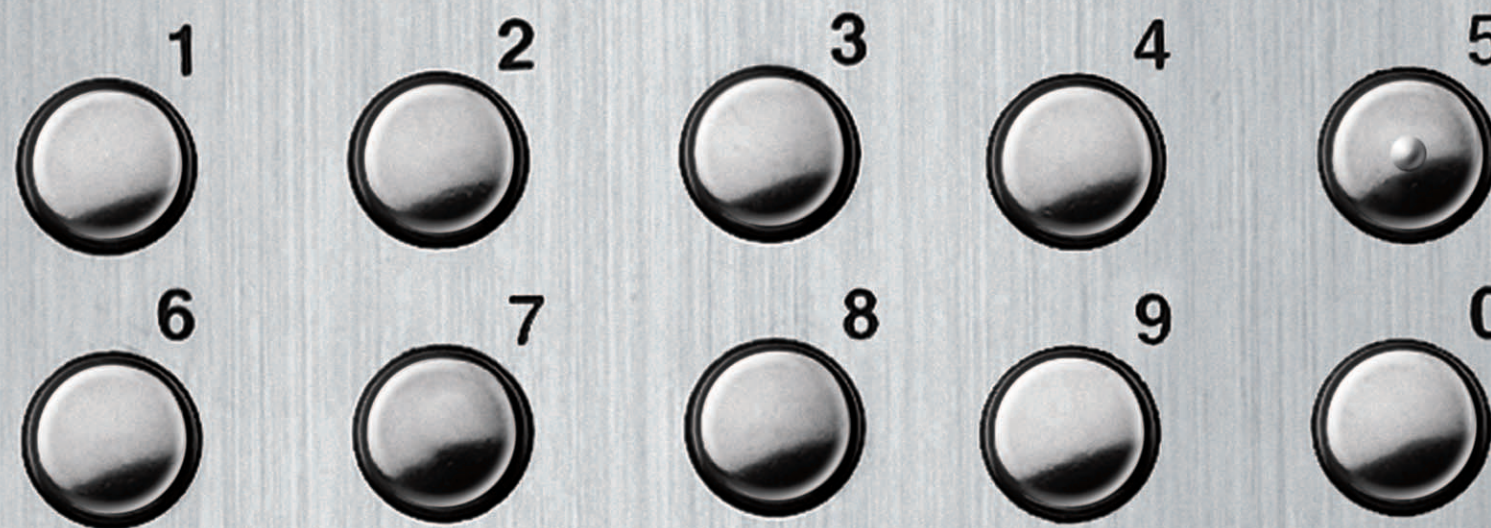

SYSTEM WITH TWO ENTRANCES

DUO system

Example of system with two entrances, one with digital station and one with analogue station.

DUO system

only two wires for great performances

ACI srl  
Via E. Vanoni, 3  
60027 Osimo (An) Italy

### Matrix

Modular anti vandal technology

**Duo System** technology exploits the elegant and innovative aesthetics of Matrix range with modules for conventional or digital push button panels. **Duo System** allows the installation of max. 4 external stations in parallel and 40 internal stations. Solid and anti vandal (IP45 and IK09) the modular Matrix push button panel is composed by buttons and plates in stainless steel, especially conceived to be resistant to breaking, water spout and solid penetration. The back light with green LED's allows a simple identification especially in poorly illuminated situations. Moreover the modularity allows the realisation of videointercom systems for great number of users, with possibility of vertical or horizontal mounting configuration. All the compositions are completed by aluminium die-cast frame and back boxes for wall fixing.