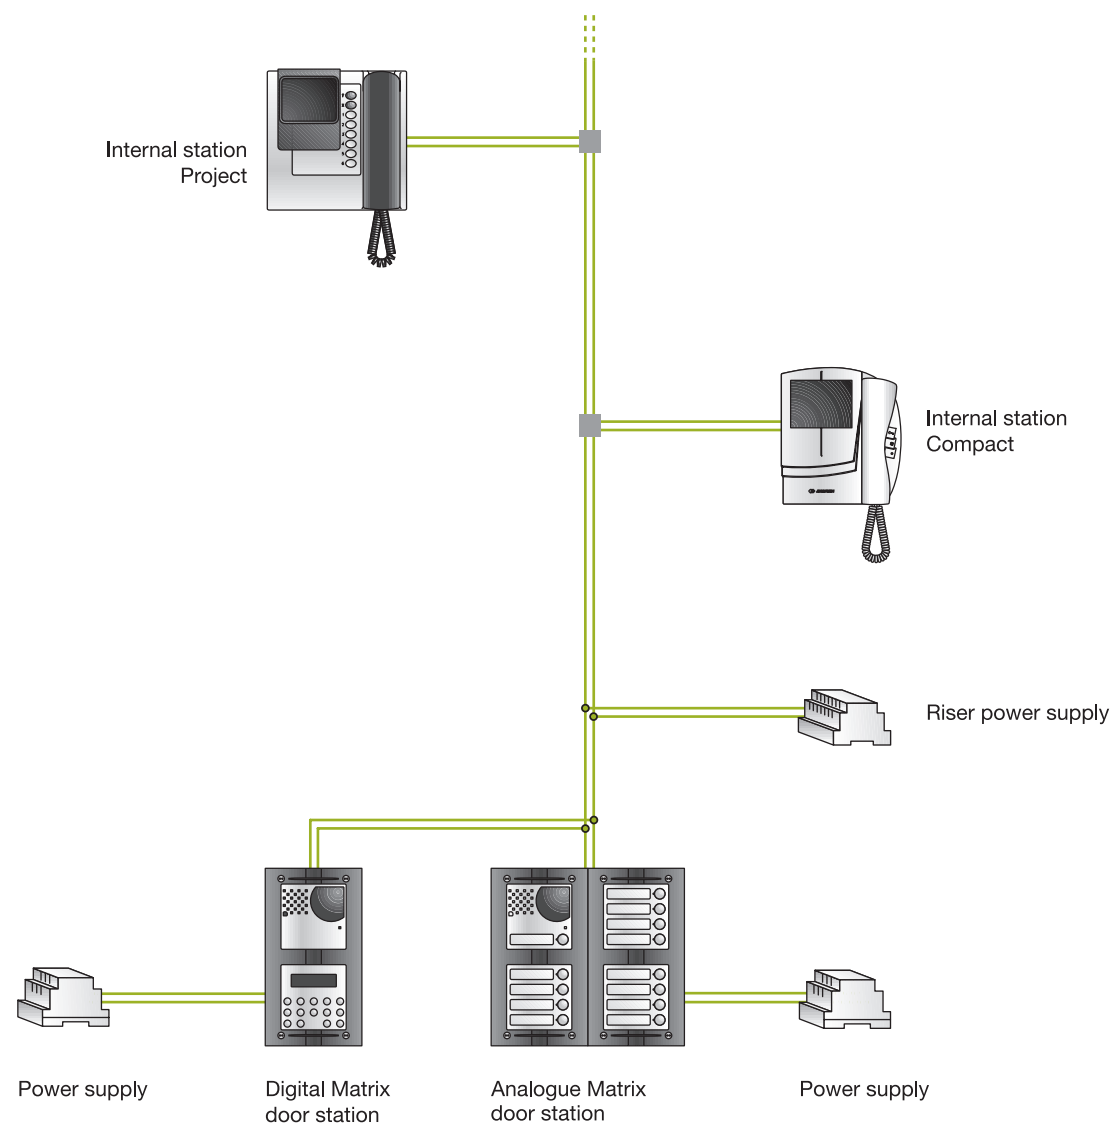

SYSTEM WITH TWO ENTRANCES

DUO system

Example of system with two entrances, one with digital station and one with analogue station.

DUO system

only two wires for great performances

ACI srl  
Via E. Vanoni, 3  
60027 Osimo (An) Italy

Tel (+39) 071.7202038  
Fax (+39) 071.7202037

e-mail: info@acifarfisa.it  
www.acifarfisa.it

Only two wires for great performances  
The easy system that reduces time and costs

**Duo System** is the new Aci Farfisa philosophy of digital system, for a practical and fast videointercom installation, that allows to cut strongly time and costs. A new technology that simplifies the videointercom systems of medium size, today with **Duo System** only two non-polarised wires are enough to make easily even complex installations. Video and audio signals, opening door lock service and controls of various functions stay only on two non-polarised wires, simplifying the system and improving the quality. The wiring is easier, the time of carrying out is shorter, for a great decreasing in installation costs.

### Matrix

Modular anti vandal technology

**Duo System** technology exploits the elegant and innovative aesthetics of Matrix range with modules for conventional or digital push button panels. **Duo System** allows the installation of max. 4 external stations in parallel and 40 internal stations. Solid and anti vandal (IP45 and IK09) the modular Matrix push button panel is composed by buttons and plates in stainless steel, especially conceived to be resistant to breaking, water spout and solid penetration. The back light with green LED's allows a simple identification especially in poorly illuminated situations. Moreover the modularity allows the realisation of videointercom systems for great number of users, with possibility of vertical or horizontal mounting configuration. All the compositions are completed by aluminium die-cast frame and back boxes for wall fixing.