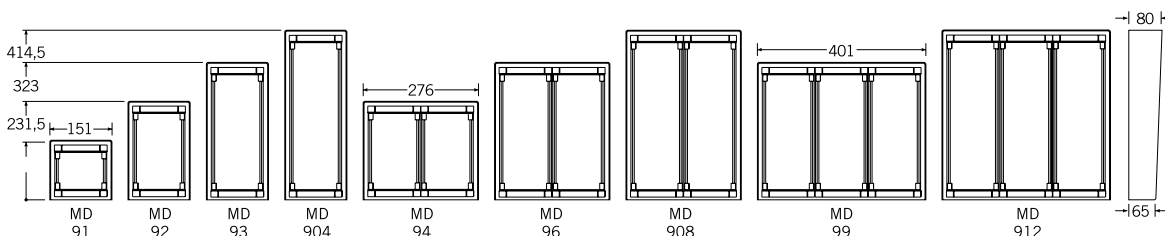

Rain shelters with module frames