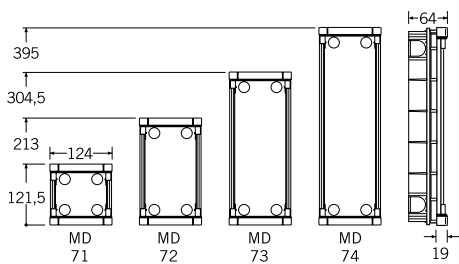

MD226
Double-row module, with 6 call buttons
w x h x d | 124 x 90 x 18

MD228
Double-row module, with 8 call buttons
w x h x d | 124 x 90 x 18

By assembling on the mounting elements MD71...MD74, MD81...MD804, MD91...MD904 the button and other modules are on one single row. On the other elements like MD84...MD812, MD94...MD912 the modules are mounted on two or three rows.

KV401 security screw kit is available for Mody series modules.

OTHER MODULES

MD20
Blank module
w x h x d | 124 x 90 x 18

MD50
Street number module
w x h x d | 124 x 90 x 18

FC52P
Access control keypad
w x h x d | 124 x 90 x 18

Keypad with aluminium front plate and buttons in stainless steel. Two relays for lock opening, access control, etc. Keypad for programming and setting relay enable codes. Keypad deactivation with increasing time intervals (max 25 sec.) in case of wrong combination. 4 programmable codes from 2 to 6 digits for each relay. Possibility to activate relay 2 with a single button. Programmable timer from 1 to 99 seconds or bistable operation of relay 1. Two LED's and sound signals indicating correct or incorrect combination and programming. Relay 1 can be activated by pressing an additional Exit button. Power supply 12V ac/dc.

ELECTRIC DOOR SPEAKER

MD30
Built-in speaker
w x h x d | 91 x 55 x 25,5

Speaker unit for 4+1 audio systems to be placed on the MD10, MD11, MD12, MD122 and MD124 modules.

Back boxes complete with module frames