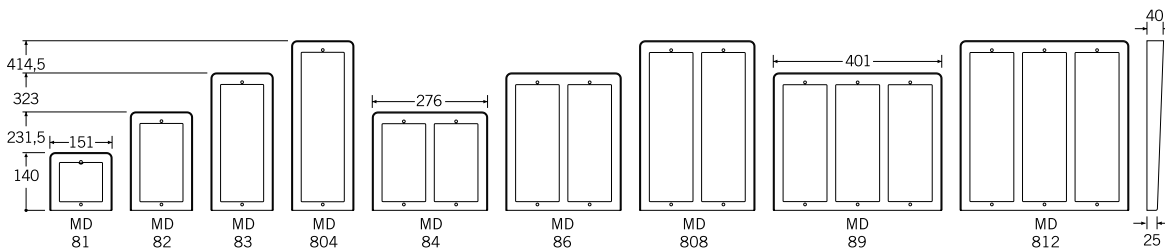

Hood covers